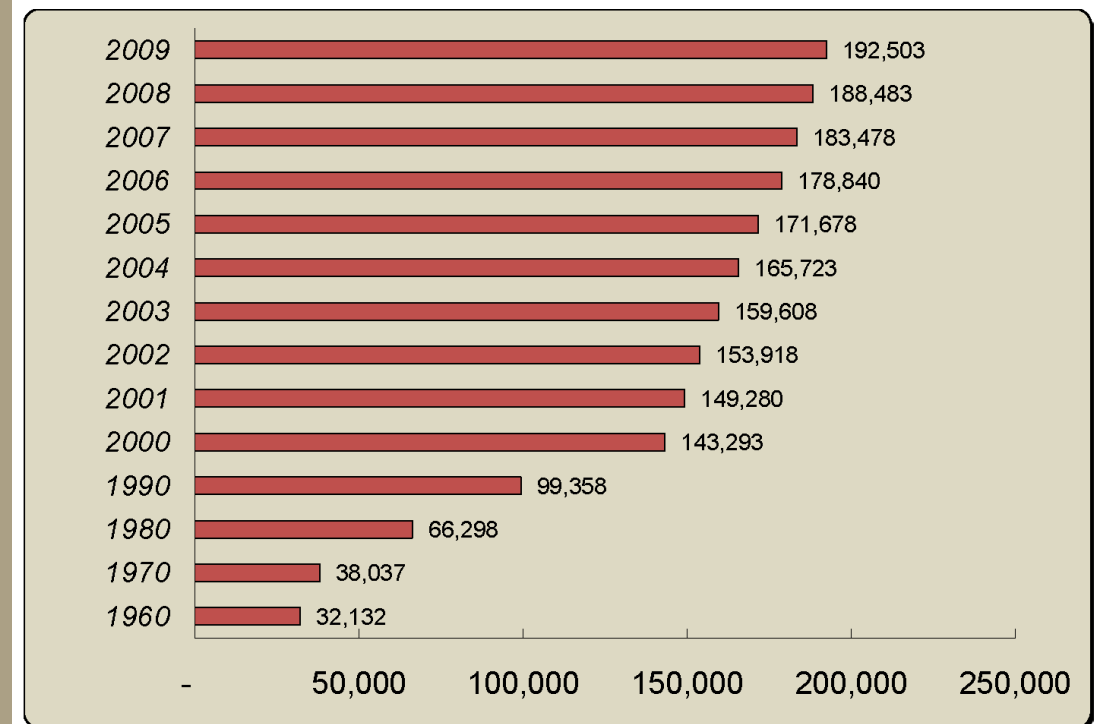

Population

www.shelbyal.com

Shelby County Department of Development Services • Planning Services Division
1123 County Services Drive • Pelham, Alabama 35124 • 205-620-6650 • FAX 205-620-6630