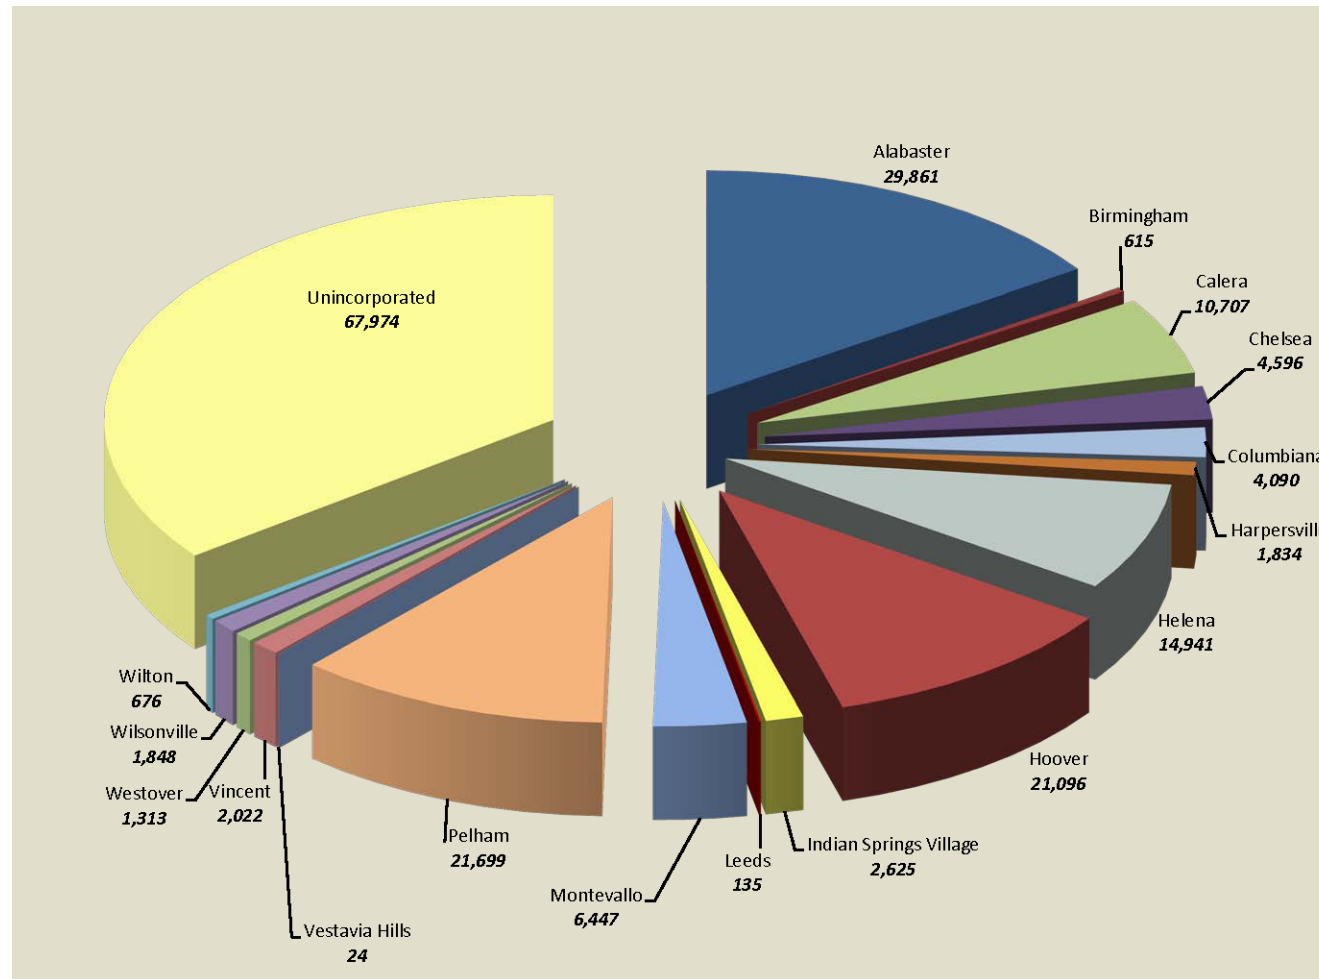

2009 Population Estimates by Place

All data compiled from U.S. Census Bureau and the University of Alabama Center for Business and Economic Research.

For more information, contact the Shelby County Department of Development Services
(205) 620-6650

**SHELBY COUNTY
ALABAMA**

We're Proud of Our County

www.shelbyal.com

Published by the Department of Development Services, Shelby County, Alabama, 1123 County Services Drive, Pelham, Alabama 35124, for the people of Shelby County, Alabama. Shelby County provides information and services without regard to race, sex, religion, color, national origin, age, disability, citizenship status or any other factor protected by law.

Shelby County's
Population

192,503

**FASTEST
GROWING
COUNTY IN
ALABAMA
AND
91st FASTEST
GROWING
COUNTY IN THE
U.S.**

**in terms of percent
growth between
2000 - 2009**

**Population has
increased by
more than
34%
since 2000.**

profiles 2009

General Demographic Information based on the **2009**
Estimates released by the Population Estimates Division of
the U.S. Census Bureau