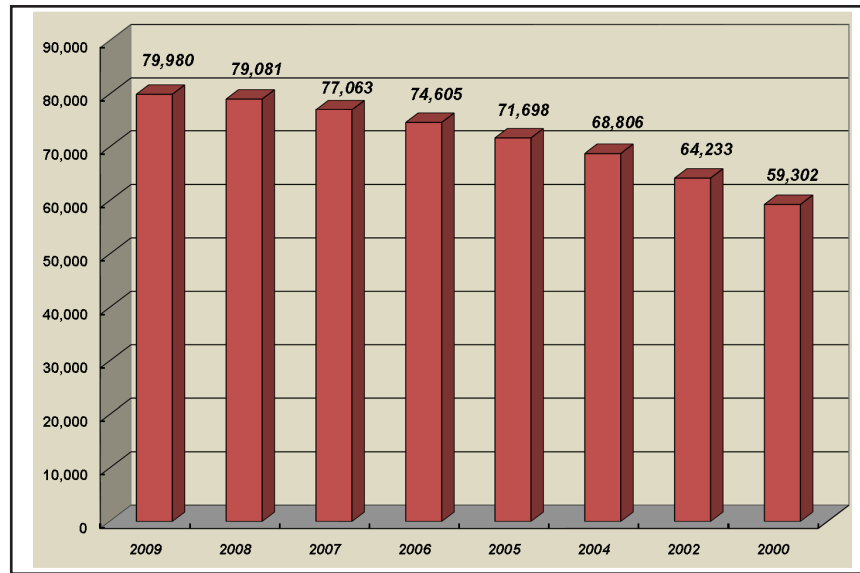

Shelby County's
Population

192,503

**FASTEST
GROWING
COUNTY IN
ALABAMA
AND
91st FASTEST
GROWING
COUNTY IN THE
U.S.**

**in terms of percent
growth between
2000 - 2009**

**Population has
increased by
more than
34%
since 2000.**

Housing Units (2000 - 2009 Estimate)

Race & Ethnicity 2009 Estimate

The Hispanic population was 4.3% of the County total in 2009.

Age 2009 Estimate

Population

	2009	2000	1990
Alabama	4,708,708	4,447,100	4,040,587
Shelby County	192,503	143,293	99,358
Alabaster	29,861	22,619	14,732
Birmingham (part)	615	513	772
Calera (part)	10,707	3,079	2,136
Chelsea	4,596	2,949	1,329
Columbiana	4,090	3,316	2,968
Harpersville	1,834	1,620	772
Helena (part)	14,941	10,293	3,918
Hoover (part)	21,096	15,874	6,753
Indian Springs Village	2,625	2,225	1,115
Leeds (part)	135	102	115
Montevallo	6,447	4,825	4,239
Pelham	21,699	14,369	9,765
Vestavia Hills (part)	24	21	9
Vincent (part)	2,022	1,853	1,767
Westover	1,313	-	-
Wilsonville	1,848	1,551	1,185
Wilton	676	580	602

Comparisons 1990, 2000, 2009

Calera is the fastest growing city in Alabama for places with a population greater than 5,000.

Calera's population more than tripled between 2000 and 2009.

Unincorporated & Incorporated