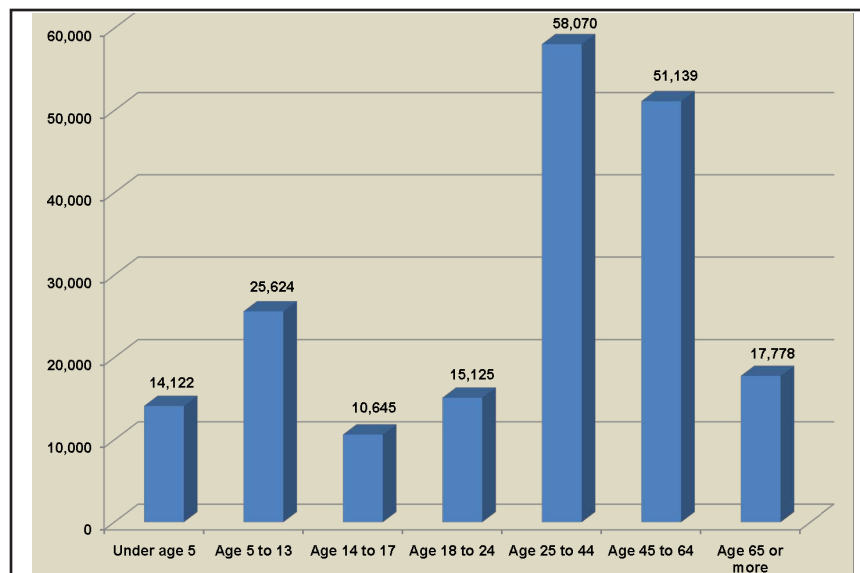

Housing Units (2000 - 2009 Estimate)

Race & Ethnicity 2009 Estimate

The Hispanic population was 4.3% of the County total in 2009.

Age 2009 Estimate

Population

	2009	2000	1990
Alabama	4,708,708	4,447,100	4,040,587
Shelby County	192,503	143,293	99,358
Alabaster	29,861	22,619	14,732
Birmingham (part)	615	513	772
Calera (part)	10,707	3,079	2,136
Chelsea	4,596	2,949	1,329
Columbiana	4,090	3,316	2,968
Harpersville	1,834	1,620	772
Helena (part)	14,941	10,293	3,918
Hoover (part)	21,096	15,874	6,753
Indian Springs Village	2,625	2,225	1,115
Leeds (part)	135	102	115
Montevallo	6,447	4,825	4,239
Pelham	21,699	14,369	9,765
Vestavia Hills (part)	24	21	9
Vincent (part)	2,022	1,853	1,767
Westover	1,313	-	-
Wilsonville	1,848	1,551	1,185
Wilton	676	580	602