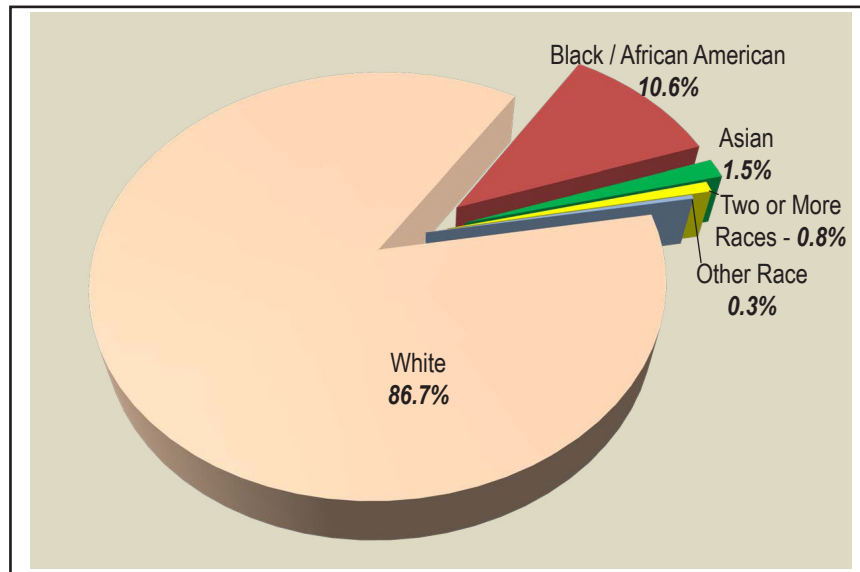

Shelby County's
Population

192,503

**FASTEST
GROWING
COUNTY IN
ALABAMA
AND
91st FASTEST
GROWING
COUNTY IN THE
U.S.**

**in terms of percent
growth between
2000 - 2009**

**Population has
increased by
more than
34%
since 2000.**

Housing Units (2000 - 2009 Estimate)

Race & Ethnicity 2009 Estimate

The Hispanic population was 4.3% of the County total in 2009.

Age 2009 Estimate

Population

	2009	2000	1990
Alabama	4,708,708	4,447,100	4,040,587
Shelby County	192,503	143,293	99,358
Alabaster	29,861	22,619	14,732
Birmingham (part)	615	513	772
Calera (part)	10,707	3,079	2,136
Chelsea	4,596	2,949	1,329
Columbiana	4,090	3,316	2,968
Harpersville	1,834	1,620	772
Helena (part)	14,941	10,293	3,918
Hoover (part)	21,096	15,874	6,753
Indian Springs Village	2,625	2,225	1,115
Leeds (part)	135	102	115
Montevallo	6,447	4,825	4,239
Pelham	21,699	14,369	9,765
Vestavia Hills (part)	24	21	9
Vincent (part)	2,022	1,853	1,767
Westover	1,313	-	-
Wilsonville	1,848	1,551	1,185
Wilton	676	580	602