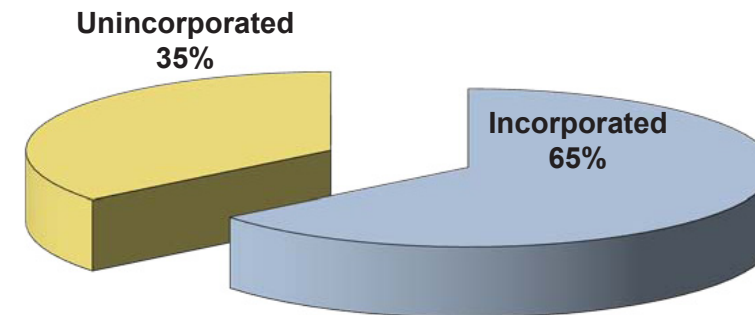

Unincorporated & Incorporated

	2009	2000	1990
Incorporated	124,529	85,789	52,177
Unincorporated	67,974	57,504	47,181